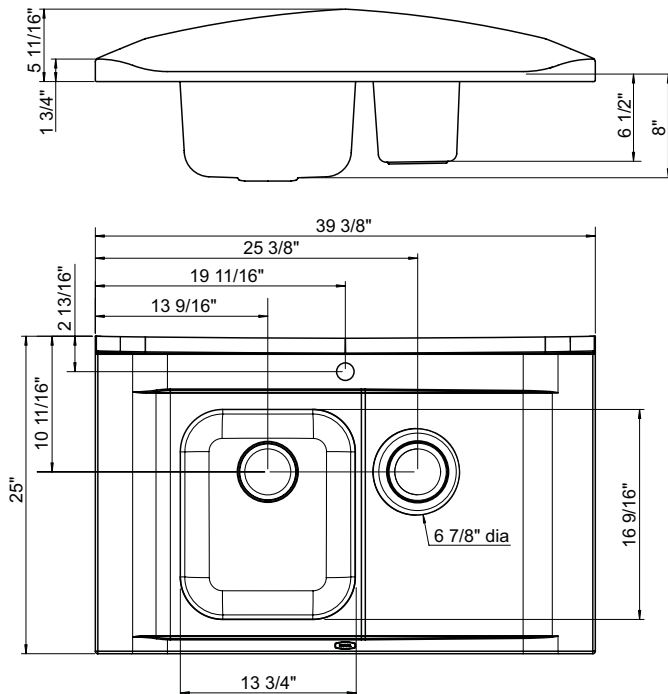

- 18 gauge 18/10 stainless steel
- High performance sound deadening material
- Brushed finish rim and drainer
- Polished bowl
- Limited lifetime owner warranty
- Includes one strainer basket and drain kit (3 1/2")
-  Accessories included (see below)

MODEL NO.	OVERALL SIZE (LxWxD)	MAIN BOWL SIZE (LxWxD)	SECOND BOWL SIZE (LxWxD)	HANDED	FAUCET HOLES	MINIMUM CABINET WIDTH REQUIRED	CUTOUT DIMENSION
RD2539-8	25" x 39 3/8" x 8"	16 9/16" x 13 3/4" x 8"	6 7/8" diameter x 6 1/2"	N/A	1	42"	N/A