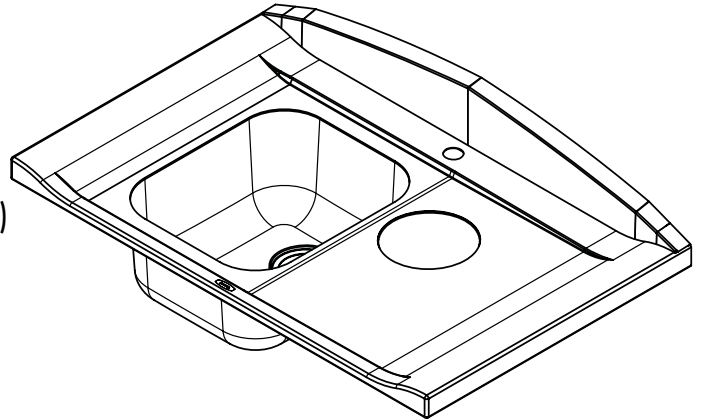

- 18 gauge 18/10 stainless steel
- High performance sound deadening material
- Brushed finish rim and drainer
- Polished bowl
- Limited lifetime owner warranty
- Includes one strainer basket and drain kit (3 1/2")
-  Accessories included (see below)

MODEL NO.	OVERALL SIZE (LxWxD)	MAIN BOWL SIZE (LxWxD)	SECOND BOWL SIZE (LxWxD)	HANDED	FAUCET HOLES	MINIMUM CABINET WIDTH REQUIRED	CUTOUT DIMENSION
RD2539-8	25" x 39 3/8" x 8"	16 9/16" x 13 3/4" x 8"	6 7/8" diameter x 6 1/2"	N/A	1	42"	N/A