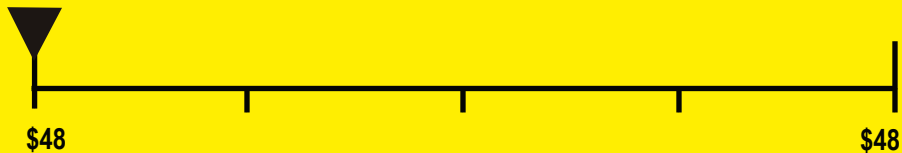

U.S. Government

Federal law prohibits removal of this label before consumer purchase.

ENERGYGUIDE

Refrigerator

- Automatic Defrost
- Refrigerated Drawer

Marvel

Model(s) 80RDE
Capacity: 7.7 Cubic Feet

Estimated Yearly Operating Cost

$48

Cost Range of Similar Models

438 kWh

Estimated Yearly Electricity Use

Your cost will depend on your utility rates and use.

- Cost range based only on models of similar capacity with automatic defrost.
- Estimated operating cost based on a 2007 national average electricity cost of 10.65 cents per kWh.
- For more information, visit www.ftc.gov/appliances.

41009665D