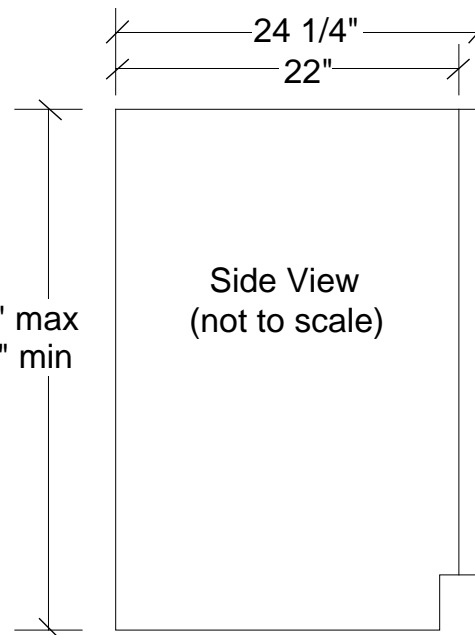

Accessories:

- Casters: P/N 42244041.
- Marvel Shelf Front Kits: Prefinished shelf fronts (4).
  - Gloss black: P/N 42245191
  - Gloss white: P/N 42245192
  - Stainless steel: P/N 42245193
  - Natural maple (unfinished): P/N 42245194

Subject to change without notice. This system is designed to be updated daily if necessary. Dimension Express is not responsible for use of superseded, voided, or outdated data sheets. Because of the difficulty or impracticability of determining actual damages, liability of Dimension Express shall not exceed $50.00.

Copyright © Dimension Express, 2007.

• NEVER reuse Data Sheets. Data Sheets are subject to change without notice. Dimension Express is a FREE service bureau and is updated daily, it makes far more sense to spend the time necessary to request new Data Sheets for each project, as opposed to the problems, time, costs, and risks associated with reusing old Data Sheets.

• Call Dimension Express if you have any questions at (800) 940-2059 •
• Always refer to a current Code at a Glance or manufacturer directory •
• Data Sheet codes change on the first of each quarter at 12:01am •