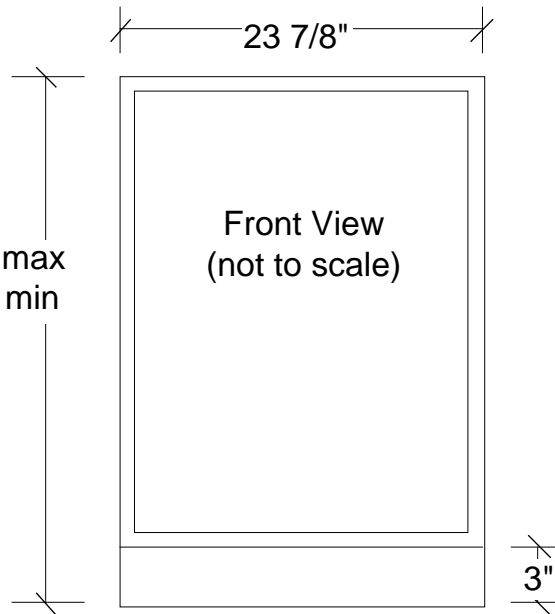

Accessories:

- Casters: P/N 42244041.
- Marvel Shelf Front Kits: Prefinished shelf fronts (4).
  - Gloss black: P/N 42245191
  - Gloss white: P/N 42245192
  - Stainless steel: P/N 42245193
  - Natural maple (unfinished): P/N 42245194

Subject to change without notice. This system is designed to be updated daily if necessary. Dimension Express is not responsible for use of superseded, voided, or outdated data sheets. Because of the difficulty or impracticability of determining actual damages, liability of Dimension Express shall not exceed $50.00.

Copyright © Dimension Express, 2007.

• NEVER reuse Data Sheets. Data Sheets are subject to change without notice. Dimension Express is a FREE service bureau and is updated daily, it makes far more sense to spend the time necessary to request new Data Sheets for each project, as opposed to the problems, time, costs, and risks associated with reusing old Data Sheets.

• Call Dimension Express if you have any questions at (800) 940-2059 •
• Always refer to a current Code at a Glance or manufacturer directory •
• Data Sheet codes change on the first of each quarter at 12:01am •