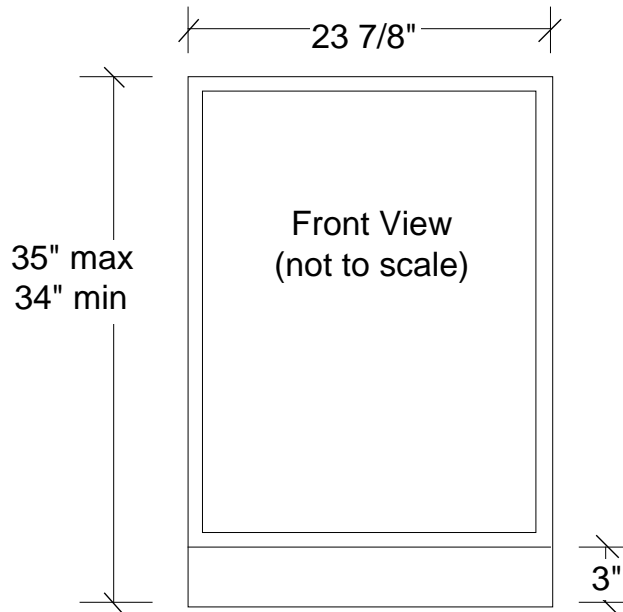

Accessories:

- Casters: P/N 42244041.
- Marvel Shelf Front Kits: Prefinished shelf fronts (4).
  - Gloss black: P/N 42245191
  - Gloss white: P/N 42245192
  - Stainless steel: P/N 42245193
  - Natural maple (unfinished): P/N 42245194

Subject to change without notice. This system is designed to be updated daily if necessary. Dimension Express is not responsible for use of superseded, voided, or outdated data sheets. Because of the difficulty or impracticability of determining actual damages, liability of Dimension Express shall not exceed $50.00.

Copyright © Dimension Express, 2005.

318

• NEVER reuse Data Sheets. Data Sheets are subject to change without notice. Dimension Express is a FREE service bureau and is updated daily, it makes far more sense to spend the time necessary to request new Data Sheets for each project, as opposed to the problems, time, costs, and risks associated with reusing old Data Sheets.

- Call Dimension Express if you have any questions at (775) 833-3633 •
- Always refer to a current Code at a Glance or manufacturer directory •
- Data Sheet codes change on the first of odd numbered months at 12:01am •

BN • A318 • • 051506 • 145210 • 42586