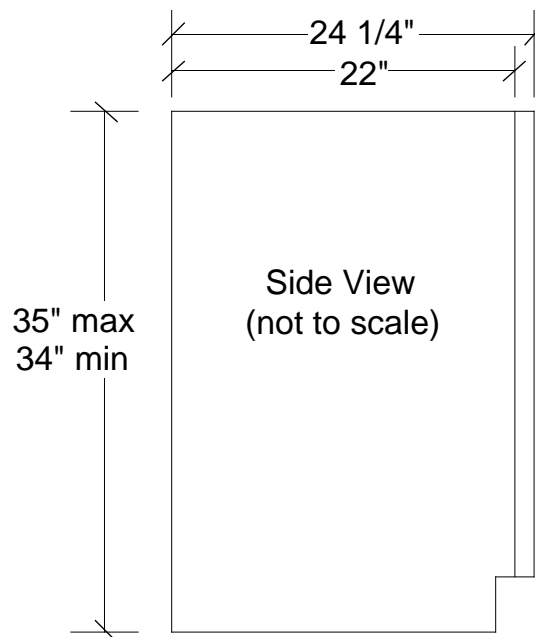

Accessories:

- Casters: P/N 42244041.
- Marvel Shelf Front Kits: Prefinished shelf fronts (4).
  - Gloss black: P/N 42245191
  - Gloss white: P/N 42245192
  - Stainless steel: P/N 42245193
  - Natural maple (unfinished): P/N 42245194

Subject to change without notice. This system is designed to be updated daily if necessary. Dimension Express is not responsible for use of superseded, voided, or outdated data sheets. Because of the difficulty or impracticability of determining actual damages, liability of Dimension Express shall not exceed $50.00.

Copyright © Dimension Express, 2005.

318

• NEVER reuse Data Sheets. Data Sheets are subject to change without notice. Dimension Express is a FREE service bureau and is updated daily, it makes far more sense to spend the time necessary to request new Data Sheets for each project, as opposed to the problems, time, costs, and risks associated with reusing old Data Sheets.

- Call Dimension Express if you have any questions at (775) 833-3633 •
- Always refer to a current Code at a Glance or manufacturer directory •
- Data Sheet codes change on the first of odd numbered months at 12:01am •

BN • A318 • • 051506 • 145210 • 42586