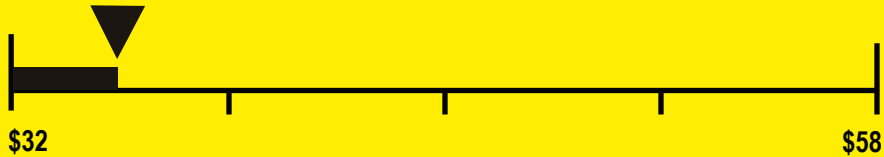

U.S. Government

Federal law prohibits removal of this label before consumer purchase.

ENERGYGUIDE

Refrigerator

- with automatic defrost

Marvel

Model 61ARMB***

Capacity: 5.9 Cubic Feet

Estimated Yearly Operating Cost

$35

Cost Range of Similar Models

326 kWh

Estimated Yearly Electricity Use

Your cost will depend on your utility rates and use.

- † Cost range based only on refrigerator models of similar capacity with automatic defrost.
- † Estimated operating cost based on a 2007 national average electricity cost of 10.65 cents per kWh.
- † For more information, visit www.ftc.gov/appliances.

41011927F